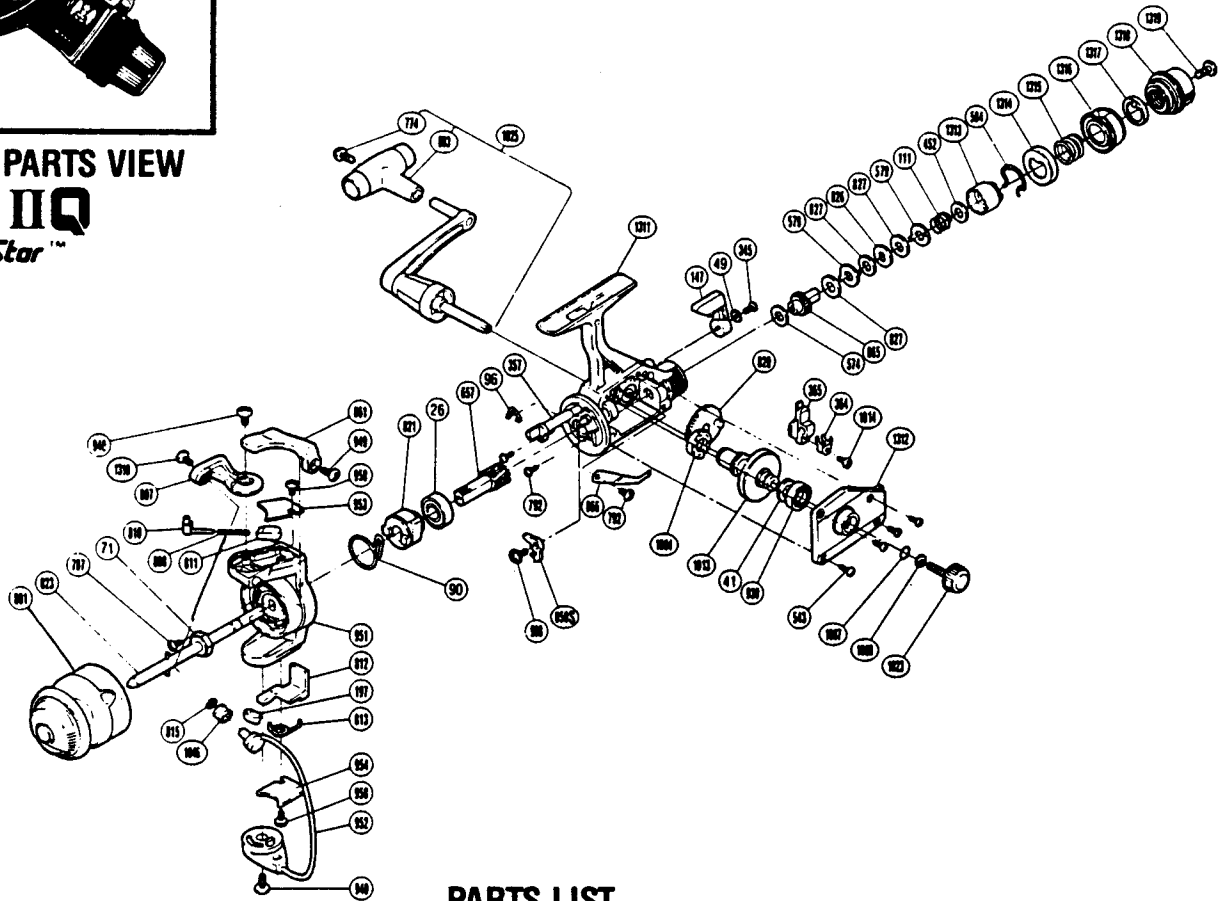

**EXPLODED PARTS VIEW**  
**MARK II Q**  
 with *Fightin' Star*™

**PARTS LIST**

**PART # DESCRIPTION**

RD 0026	Ball Bearing
RD 0041	Drive Gear Washer
RD 0049	Lock Washer
RD 0071	Rotor Nut
RD 0090	Anti-Reverse Pawl Spring
RD 0096	Anti-Reverse Cam Spring
RD 0111	Drag (Coil) Spring
RD 0147	Anti-Reverse Lever
RD 0197	Bail Trip Slide Cam
RD 0345	Anti-Reverse Lever Screw
RD 0357	Anti-Reverse Cam
RD 0364	Oscillating Slider Retainer
RD 0365	Oscillating Slider
RD 0452	Drag Spring Washer "A"
RD 0543	Side Cover Screw (B)
RD 0574	Drag Washer "C2" (White)
RD 0579	Eared Washer "B"
RD 0584	Hold Click Spring
RD 0657	Pinion Gear
RD 0774	Handle Knob Screw
RD 0787	Nut Lock Screw
RD 0792	Bearing Retainer Screw
RD 0801	Spool Assembly (Universal)

**PART # DESCRIPTION**

RD 0803	Handle Knob
RD 0807	Bail Arm
RD 0808	Bail Spring
RD 0810	Bail Spring Guide A
RD 0811	Bail Spring Guide B
RD 0812	Bail Trip Lever
RD 0813	Lever Spring
RD 0815	Line Roller Washer
RD 0820	Oscillating Gear
RD 0821	Anti-Reverse Ratchet
RD 0823	Main Shaft
RD 0826	Key Washer "A"
RD 0827	Drag Washer "H1"
RD 0850S	Anti-Reverse Pawl
RD 0861	Quick-Fire II Trigger
RD 0865	Drag Shaft
RD 0866	Drag Click
RD 0930	Ball Bearing
RD 0940	Bail Trip Cam Screw
RD 0949	Trigger Screw
RD 0951	Rotor
RD 0952	Bail Assembly
RD 0953	Bail Spring Cover

**PART # DESCRIPTION**

RD 0954	Bail Trip Cover
RD 0958	Bail Trip Cover Screw
RD 0998	Anti-Reverse Pawl Screw
RD 1004	Bushing A
RD 1007	Lock Washer Retainer
RD 1008	Handle Lock Washer
RD 1013	Drive Gear
RD 1014	Slider Retainer Screw
RD 1023	Handle Screw Cap
RD 1025	Handle Assembly
RD 1046	Sic Ceramic Roller
RD 1310	Line Roller Screw
RD 1311	Body
RD 1312	Side Cover
RD 1313	Pressure Screw
RD 1314	Pre-Set Spring Cover
RD 1315	Pre-Set Spring
RD 1316	Pre-Set Ring
RD 1317	Pre-Set Cam
RD 1318	Drag Knob
RD 1319	Drag Knob Screw